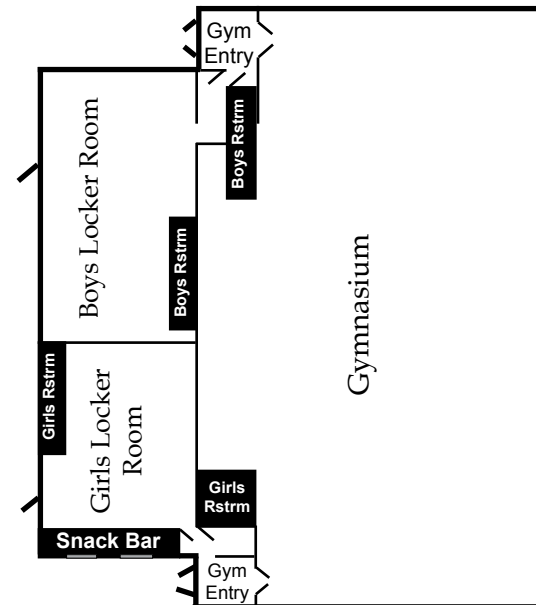

# St. Mary's School

816 Black Oak Drive  
Medford, OR 97504

Baseball Field

Softball Field

Lockers  
Grades 7-8

PARKING LOT

PARKING LOT

PARKING LOT

## Floor 2