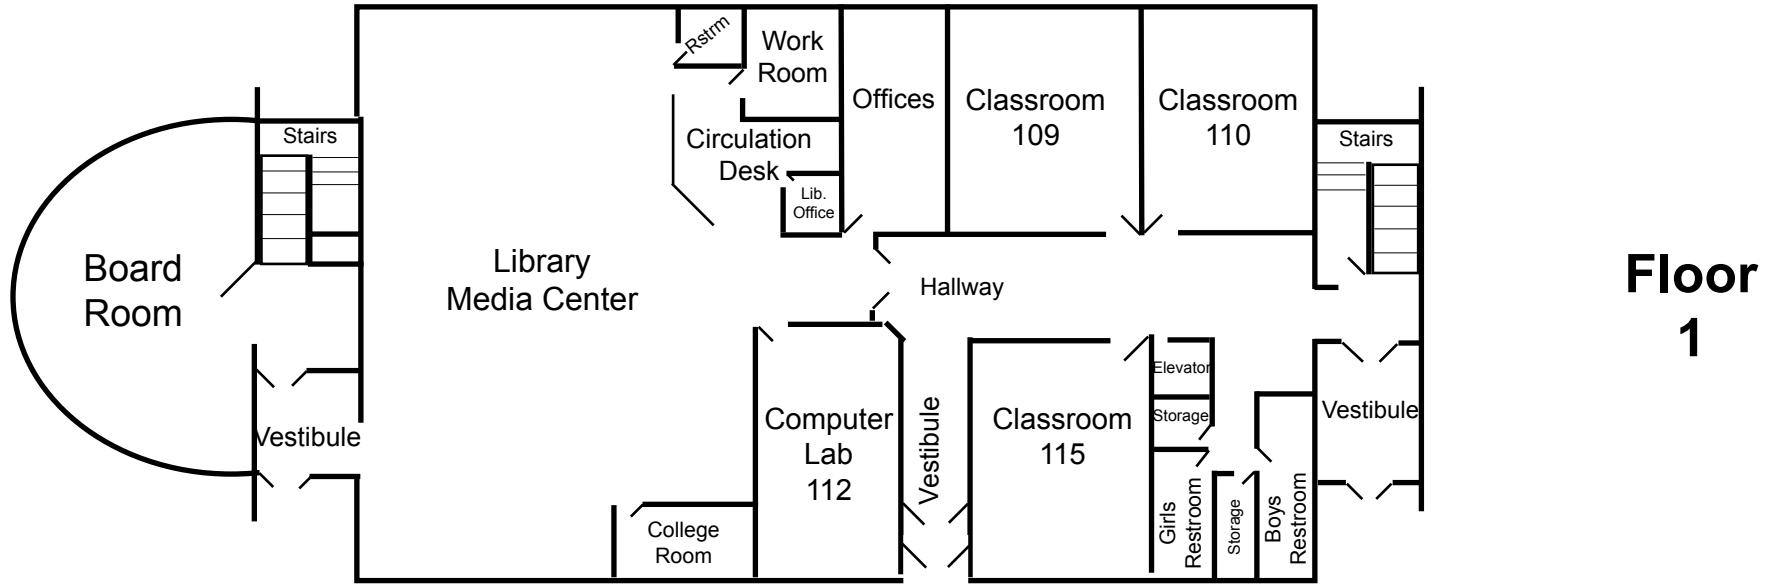

# St. Mary's School

816 Black Oak Drive  
Medford, OR 97504

Baseball Field

Softball Field

Lockers  
Grades 7-8

PARKING LOT

PARKING LOT

PARKING LOT

## Floor 2